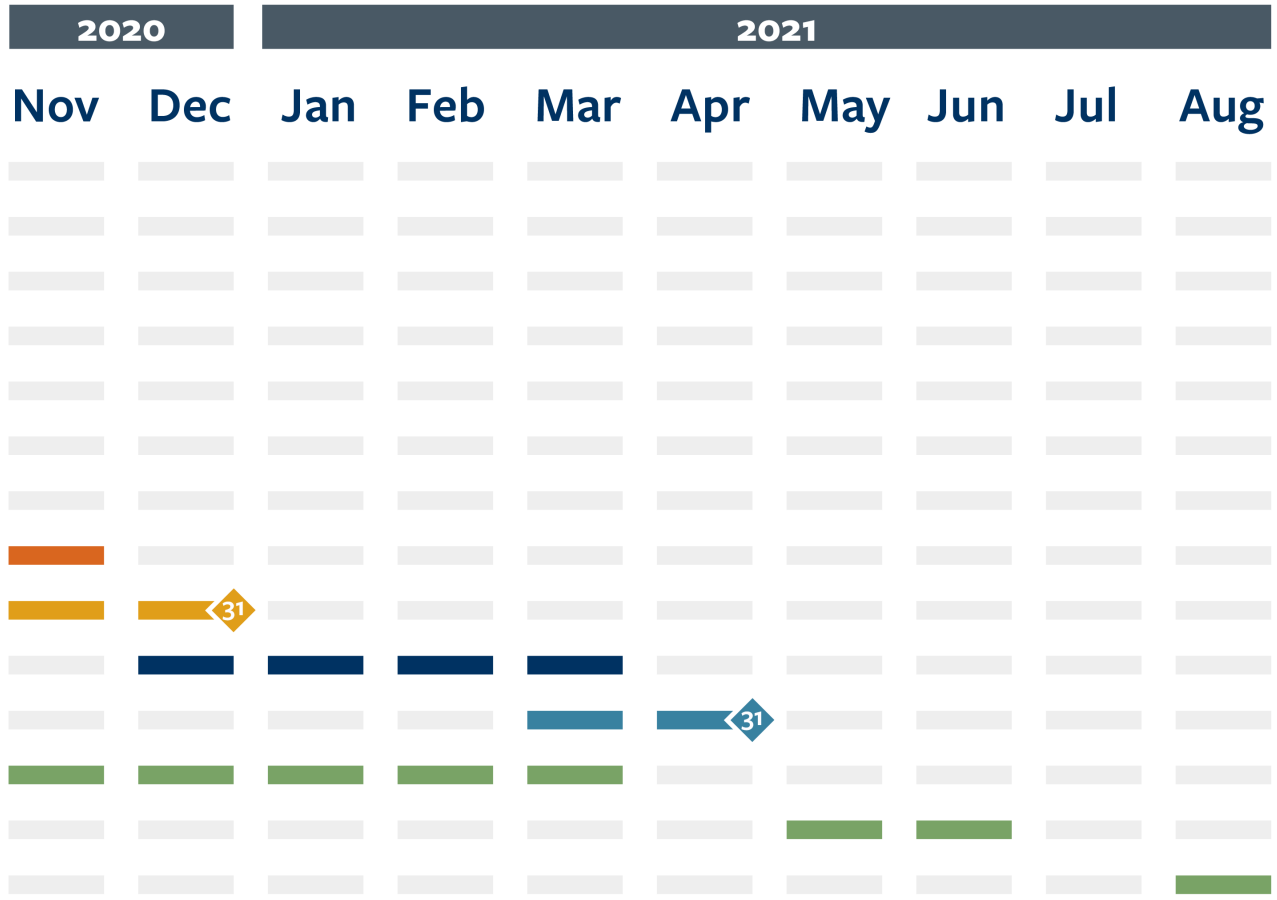

Campus Rollout Timeline

31

31